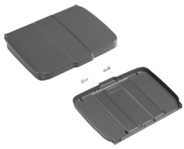

## Compatibility

Green Hotel trolleys can be connected thanks to a joint, thus obtaining a complete system, easy to move

## Material

Polypropylene - Stanchions: Rilsan varnished steel

Packaging: [click here to see the environmental labelling of packaging](#)

Related products

120 L plastified bag

120 L plastified bag with zip

Lid 120 L bag holder with check-list holder

Divider Green Hotel

Bottle rack with dividers